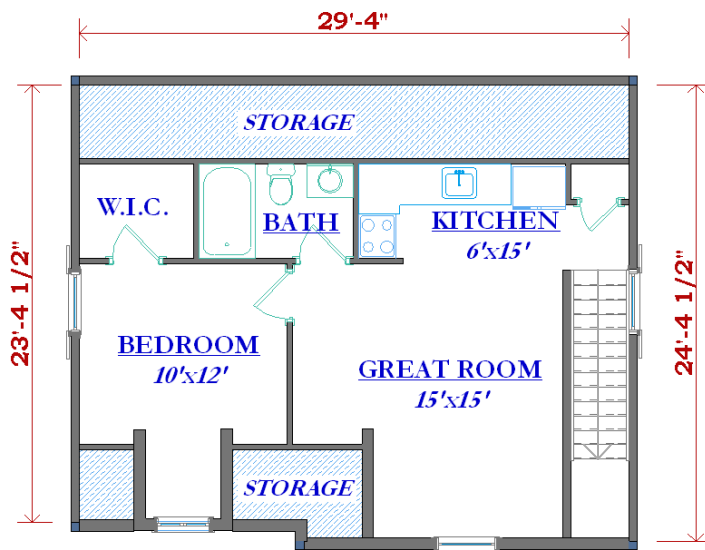

The Barren
 +/- 730 Sq. Ft.

Hilltop Log & Timber Homes
 800-622-4608
www.hilltoplogandtimberhomes.com

THE BARREN
 730 Sq. Ft.

THE BARREN
 LOWER LEVEL

"Because Every Dream Is Unique, So Is Every Hilltop Home!"