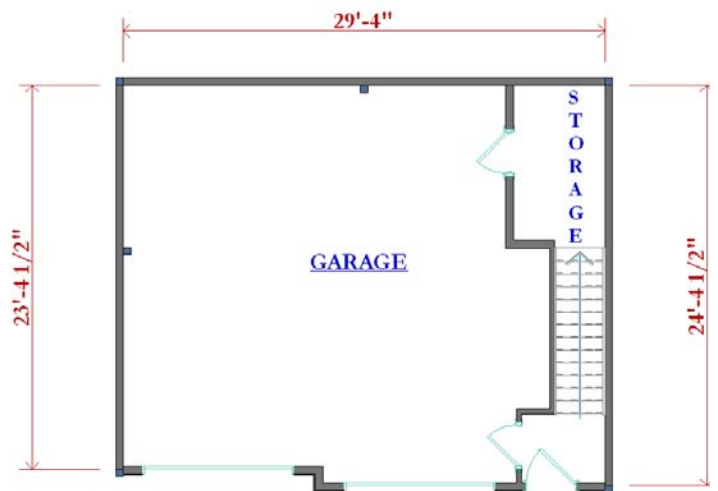

The Barren
 +/- 730 Sq. Ft.

Hilltop Log & Timber Homes
 800-622-4608
www.hilltoplogandtimberhomes.com

THE BARREN
 730 Sq. Ft.

THE BARREN
 LOWER LEVEL

"Because Every Dream Is Unique, So Is Every Hilltop Home!"