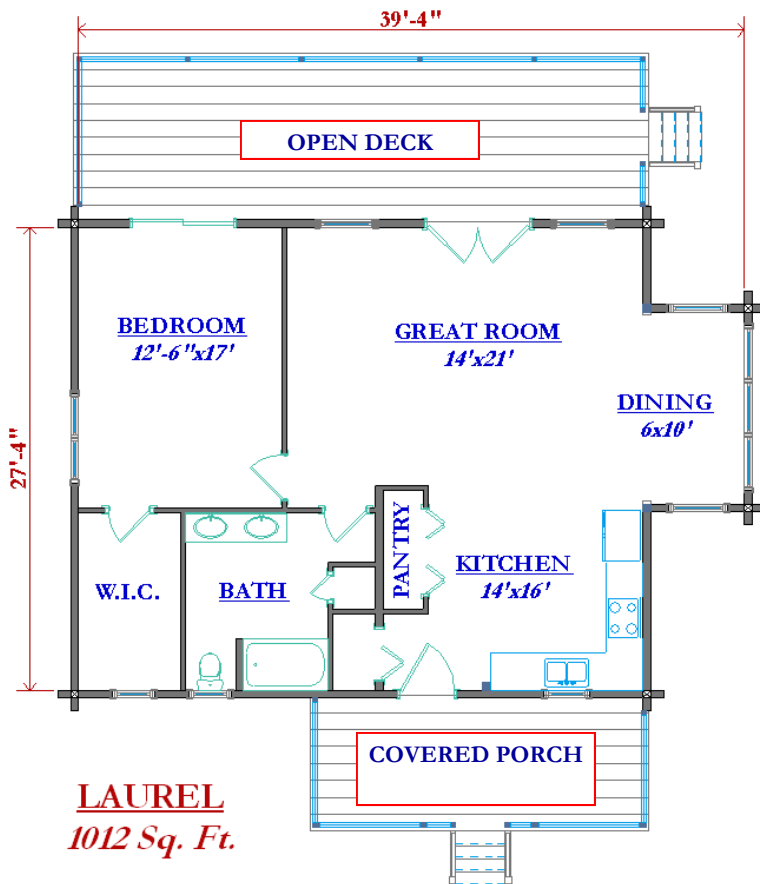

The Laurel
 +/- 1012 Sq. Ft.

Hilltop Log & Timber Homes
 800-622-4608
www.hilltoplogandtimberhomes.com

"Because Every Dream Is Unique, So Is Every Hilltop Home!"