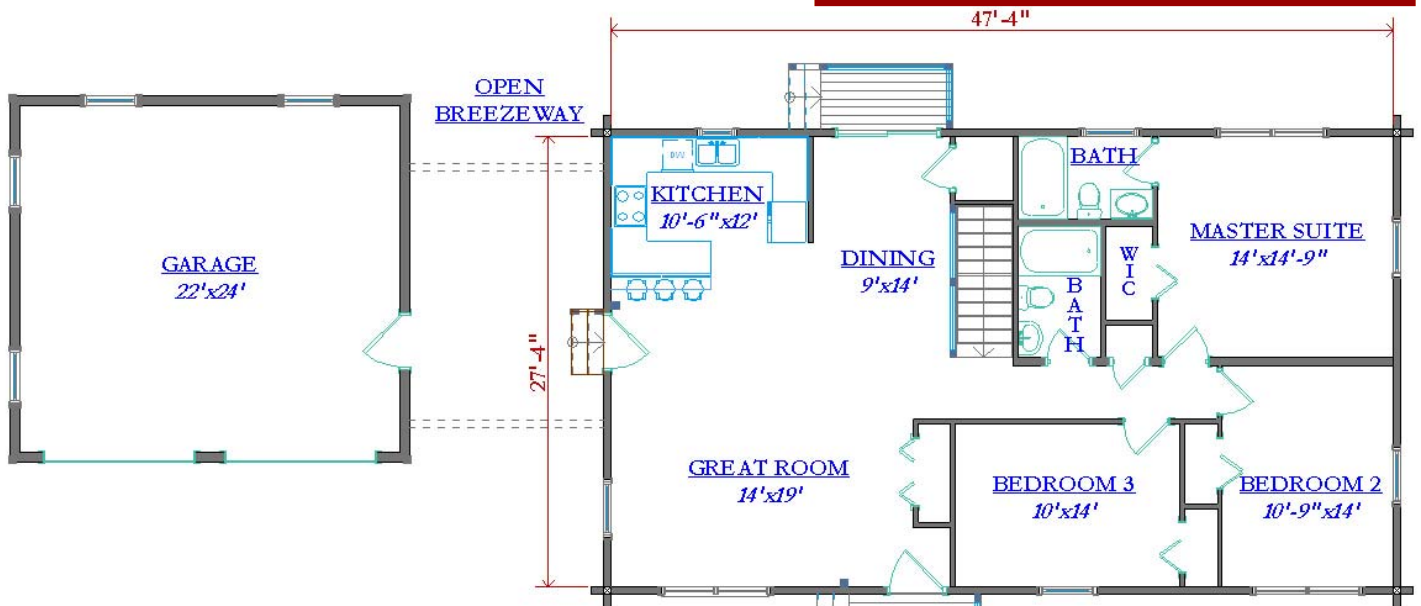

The Rogue
 +/- 1344 Sq. Ft.

Hilltop Log & Timber Homes
 800-622-4608
www.hilltoplogandtimberhomes.com

THE ROGUE
 1344 Sq. Ft.

"Because Every Dream Is Unique, So Is Every Hilltop Home!"